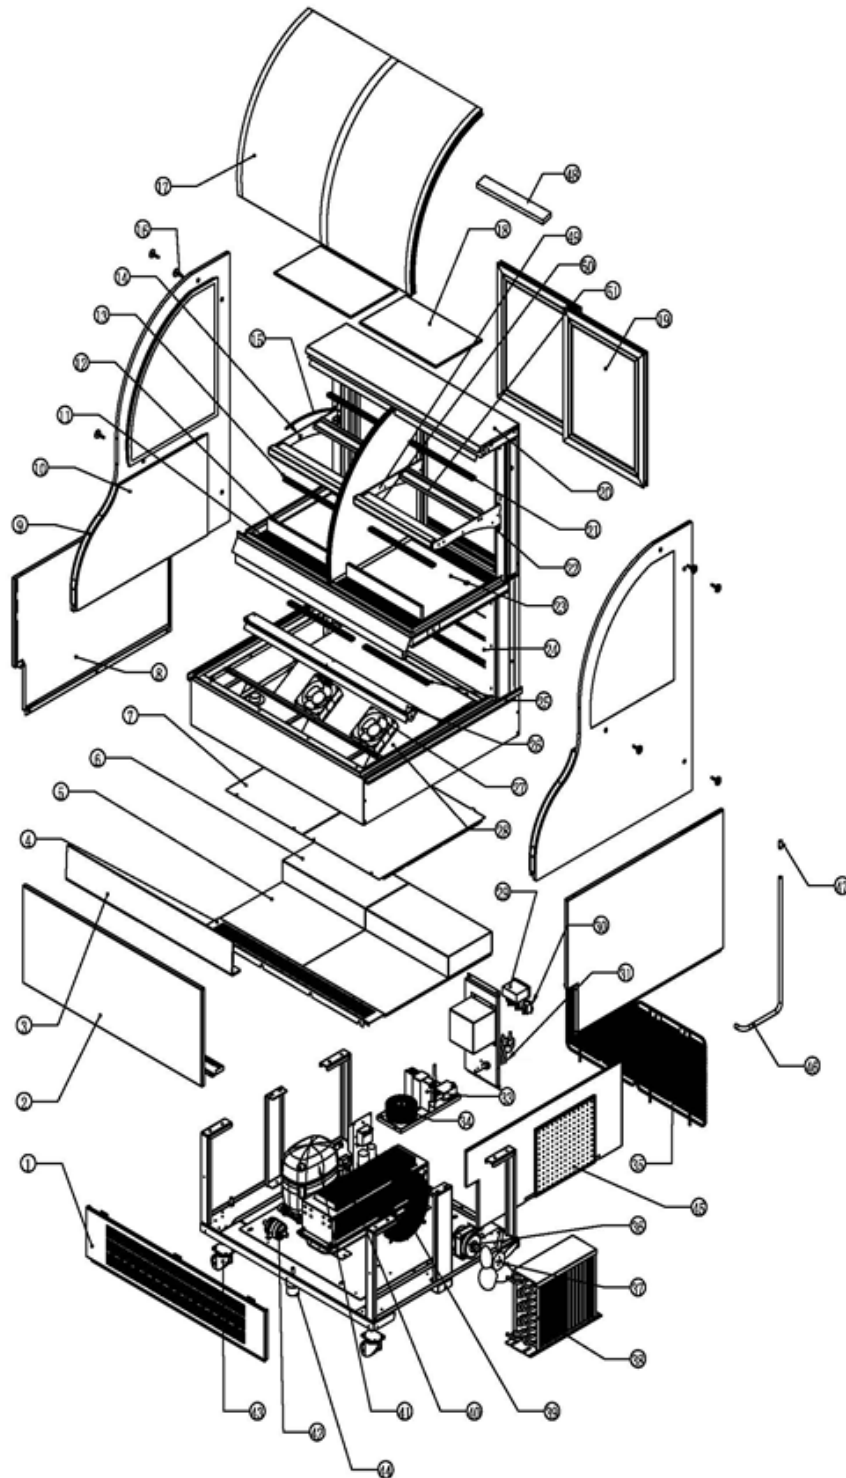

Parts Breakdown

Model RE-CN-0483 43550

Parts Breakdown

Model RE-CN-0483 43550

Item No.	Description	Position	Item No.	Description	Position	Item No.	Description	Position
AG766	Bottom Front Panel for 43550	1	AG777	Front Curved Glass for 43550	17	AG788	Back Grill for 43550	35
AG767	Bottom Front Upper Panel for 43550	2	AG778	Shelf Glass for 43550	18	AG750	Condenser Motor for 43550	36
AG768	Windshield Plate of Open Area for 43550	3	AG779	Hollow Glass Sliding Door for 43550	19	AG751	Blade of Condenser for 43550	37
AG769	Air-Return Plate for 43550	4	AG780	Top Panel for 43550	20	AG752	Condenser for 43550	38
AG737	Bottom Glass of Open Area for 43550	5	AG781	Top LED Light for 43550	21	AG753	Net Cover of Condenser for 43550	39
AG770	Stainless Steel Step for 43550	6	AG736	O Type Protective Ring for 43550	22	AB396	Wicking Pad for 43550	40
AG771	Bottom Electrical Sealing Plate for 43550	7	AG782	Bottom Glass of Closed Area for 43550	23	AG755	Compressor for 43550	41
AG772	Left and Right Side Panel for 43550	8	AG784	Rear Airout Panel for 43550	24	AG756	Dry Filter for 43550	42
AG721	Left Side Glass for 43550	9, 10	AG785	LED Light of Open Area for 43550	25	AG757	Caster for 43550	43
AG722	Right Side Glass for 43550	9, 10	AG786	Night Curtain for 43550	26	AG758	Stop Feet for 43550	44
AG774	Perforated Baffle for 43550	11	AG742	Evaporator Motor for 43550	27	AG759	Filter of Condenser for 43550	45
AG775	Windshield Plate of Closed Area for 43550	12	AG787	Evaporator for 43550	28	AG760	Overflow Pipe for 43550	46
AG776	LED Light Under Shelf for 43550	13	AG744	Temperature Controller for 43550	29	AG761	Pagoda Type Hose Joint for 43550	47
AG726	R Type Clamp for 43550	14	AI747	Sensor with Wire for 43550	29	AG789	Solid Baffle for 43550	48
AG727	Protective Ring for 43550	15	AG745	Switch for 43550	30	AG790	Shelf Supporter for 43550	49
AG728	Mirror Screw for 43550	16	AG746	Power Cord for 43550	31	AG791	Front Shelf Holder for 43550	50
AG729	Mirror Screw for 43550	16	AG747	Power Adapter for 43550	33	AG792	Back Shelf Holder for 43550	51
AG730	Mirror Screw for 43550	16	AG748	Ring Transformer for 43550	34	AO296	Drain Joint for 43550	